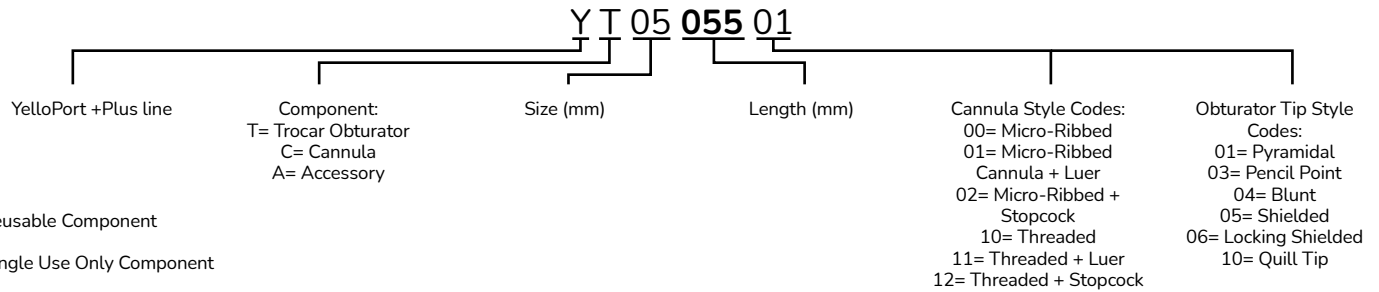

YelloPort® +plus

3mm + 5mm

REPOSABLE
PRODUCT

Reusable Laparoscopic Port Access System

The 3mm and 5mm systems feature a pre-lubricated and sterilized single use valve, offering greater operational performance from high quality reusable components.

Product Code Key

Product Name		Working Length (mm)	Product Code	
	Sterile Single Use Valve	1 per pack (Box25)	YA03VSS01	
		2 per pack (Box50)	YA03VSS02	
3mm	Cannula	55mm	YC0305500	
		75mm	YC0307500	
		95mm	YC0309500	
		+ Luer	55mm	YC0305501
			75mm	YC0307501
			95mm	YC0309501
	Threaded	55mm	YC0305510	
		75mm	YC0307510	
		95mm	YC0309510	
	Threaded + Luer	55mm	YC0305511	
		75mm	YC0307511	
		95mm	YC0309511	
Obturator	Pencil Point Obturator	55mm	YT0305503	
		75mm	YT0307503	
		95mm	YT0309503	
	Pyramidal Obturator	55mm	YT0305501	
		75mm	YT0307501	
		95mm	YT0309501	

Product Name		Working Length (mm)	Product Code
	Sterile Single Use Valve	1 per pack (Box25)	YA05VSS01
		2 per pack (Box50)	YA05VSS02
5mm	Yelloport Plus 5mm Cap	(Each)	YA05CC01
	Luerlock Caps	(Box10)	YALLC10
	Cannula	55mm	YC0505500
		70mm	YC0507000
		95mm	YC0509500
		150mm	YC0515000
	+ Luer	55mm	YC0505501
		70mm	YC0507001
		95mm	YC0509501
		150mm	YC0515001